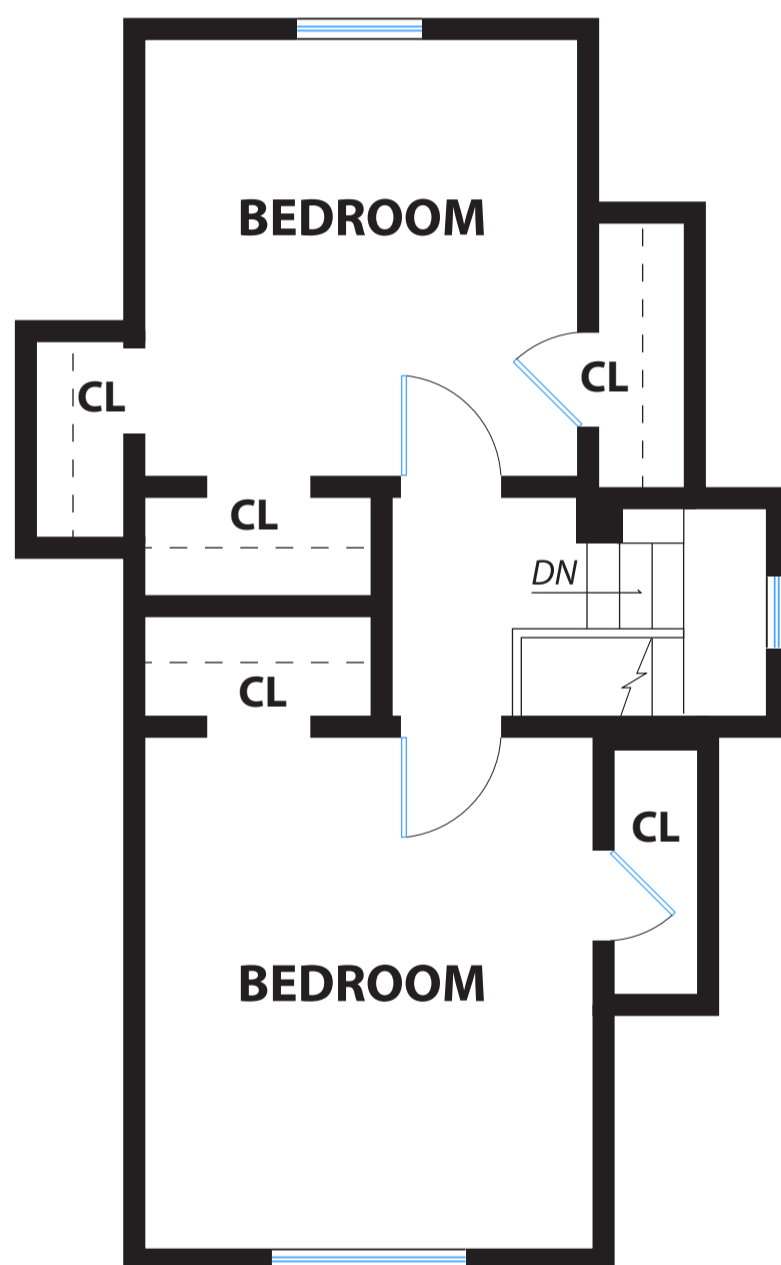

COMPASS

119 CRESCENT AVENUE

SAN FRANCISCO

FIRST FLOOR

SECOND FLOOR

PRESENTED BY : BECKY LAYTON  
DRE #: 01395866

DISCLAIMER: RENDERING BY OPEN HOMES PHOTOGRAPHY. ALL MEASUREMENTS ARE APPROXIMATE AND MAY NOT BE EXACT.  
DO NOT RELY ON THE ACCURACY OF THIS FLOOR PLAN WHEN DETERMINING THE PRICE OF A PROPERTY OR MAKING DECISIONS  
REGARDING BUYING OR SELLING OF PROPERTIES WITHOUT INDEPENDENT VERIFICATION.