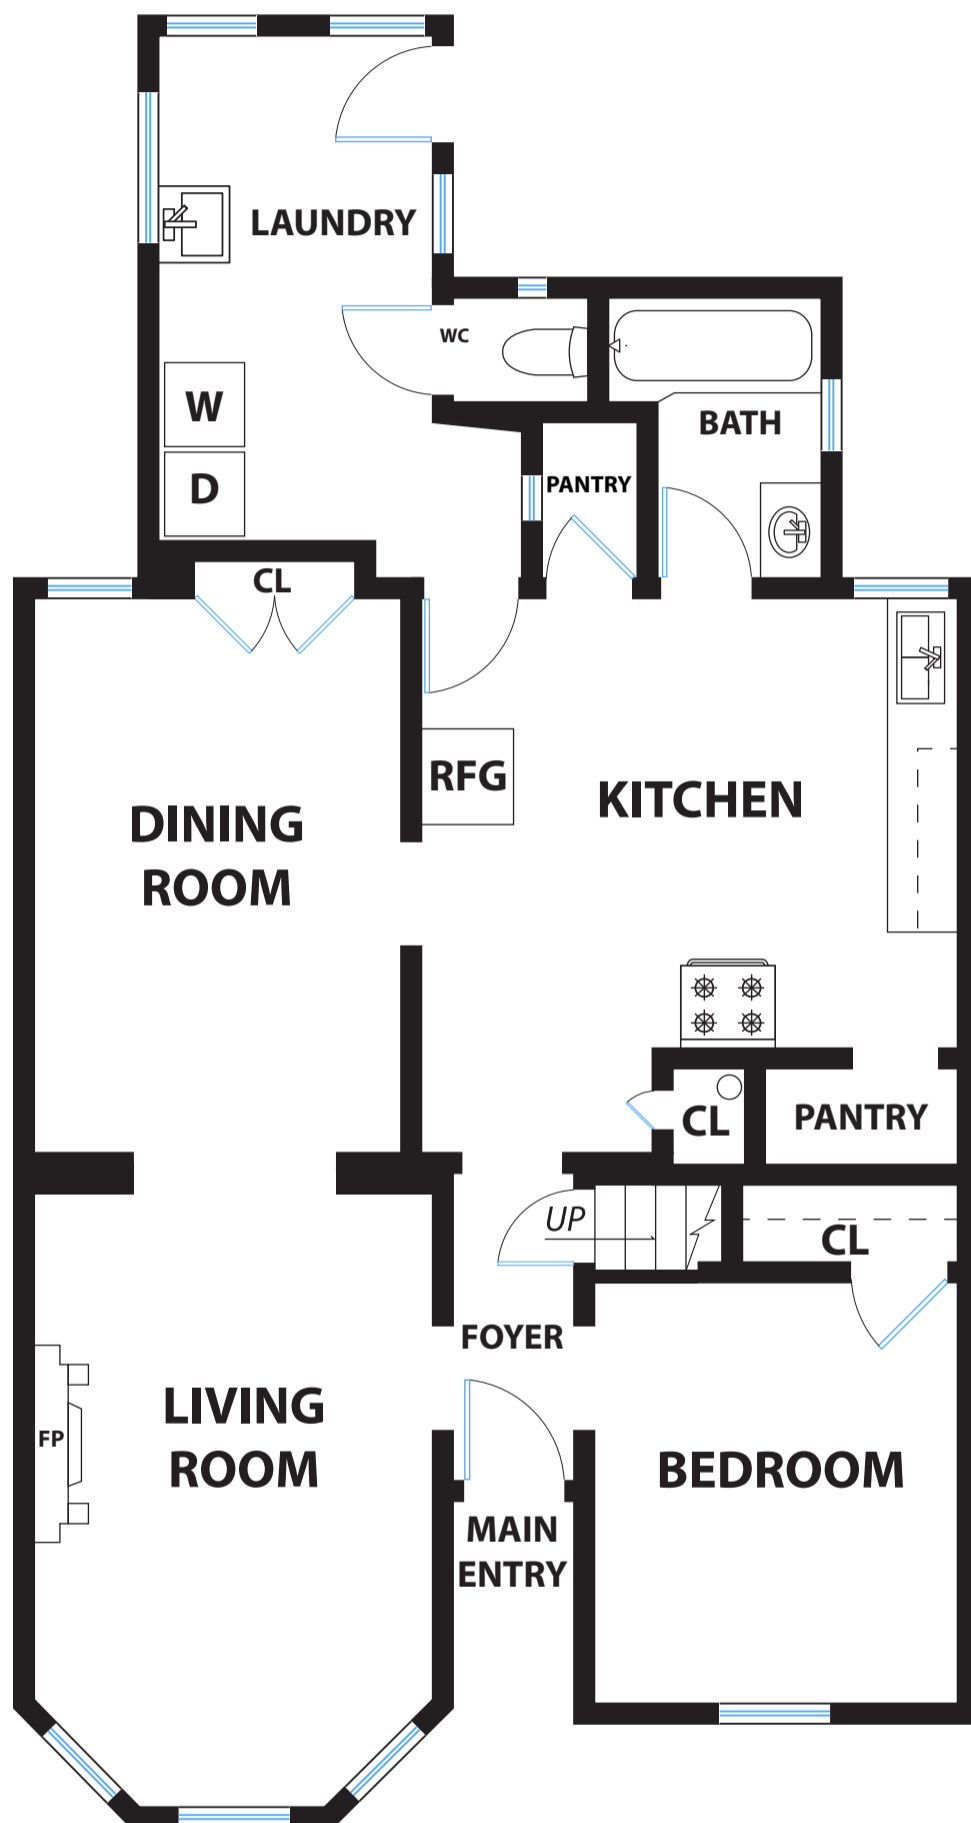

COMPASS

119 CRESCENT AVENUE

SAN FRANCISCO

FIRST FLOOR

SECOND FLOOR

PRESENTED BY : BECKY LAYTON  
DRE #: 01395866

DISCLAIMER: RENDERING BY OPEN HOMES PHOTOGRAPHY. ALL MEASUREMENTS ARE APPROXIMATE AND MAY NOT BE EXACT.  
DO NOT RELY ON THE ACCURACY OF THIS FLOOR PLAN WHEN DETERMINING THE PRICE OF A PROPERTY OR MAKING DECISIONS  
REGARDING BUYING OR SELLING OF PROPERTIES WITHOUT INDEPENDENT VERIFICATION.